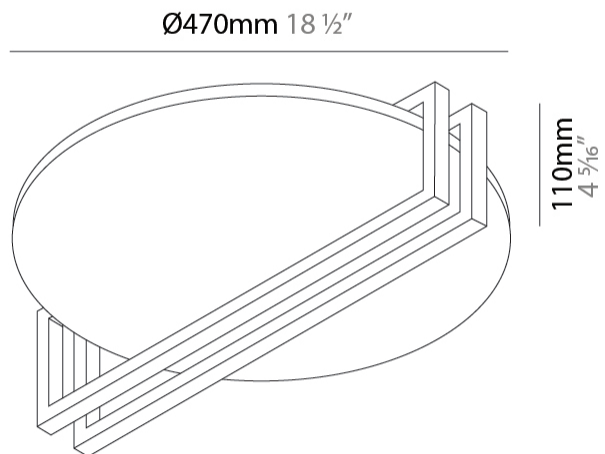

PROJECT	_____
TYPE	_____
SPECIFIER	_____
QUANTITY	_____
DATE	_____

ESSENZA SURFACE

D42090- _____ - _____

base number   Color   Finish
_____   Temperature   Options

1. To build a product code in our configurator select the specify button on the base model # product page
2. To build a manual product code on this datasheet choose from the options listed below in blue font and add the suffix to the base model #

GENERAL

Series: Essenza
Partner: Icone
Division: Design
Installation: Surface
Product Type: Ceiling Surface
Mounting Location: Ceiling
Light Distribution: Indirect

PHYSICAL

Shape: Round
Diameter (mm): 470
Diameter (in): 18 ½
Height (mm): 110
Height (in): 4 5/16
Fixture Finish: WHI / GPB / GPK / GPW / RBB / WBB / WBK / WBI / SPW / SPI
Fixture Material: Aluminum

ELECTRICAL

Lamp Type: LED
Input Wattage (W): 17
Dimming: Non-Dimming / Phase Dimming (120vac Only)
Driver Included: No
Driver Location: Remote
Driver Type: Constant Voltage - Universal
Driver Class: Class 2
Input Voltage (V): 120 - 277
Output Voltage (V): 24

LED

Color Temperature (°K): 2700 / 3000
Nominal Lumen (lm): 2150
CRI: >90 CRI
Lamp Life (hrs): 50000

OPTICAL

RATINGS AND CERTIFICATIONS

Certified By: Certified for North American Standards
IP rating: IP20